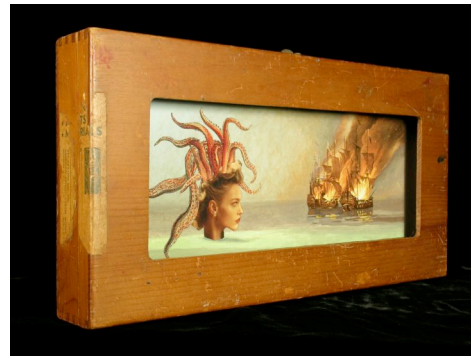

Viper Mad, 2010
Mixed Media
6 1/2 x 11 15/16 x 1 3/4"