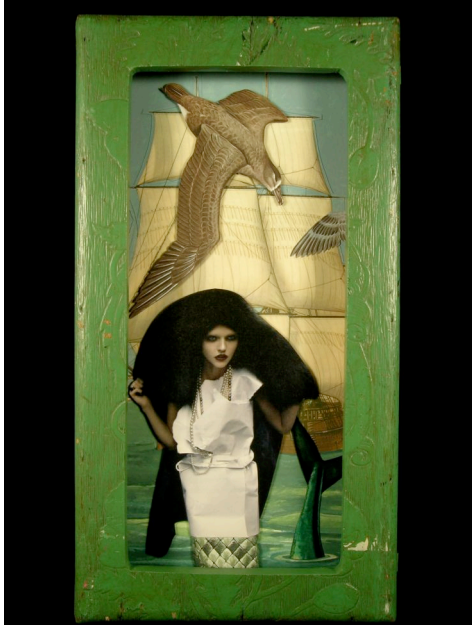

Leviathan, 2010
Mixed Media
8 1/8 x 16 5/8 x 3 3/4"

Fresh Kills, 2010
Mixed Media
14 5/16 x 9 1/2 x 2 1/8"

One Summer Dream, 2010
Mixed Media
7 15/16 x 6 3/4 x 2 1/2"

CARROLL AND SONS
450 HARRISON AVENUE, BOSTON, MASSACHUSETTS 02118
PHONE: 617-482-2477 FACSIMILE: 617-482-2549
INFO@CARROLLANDSONS.NET