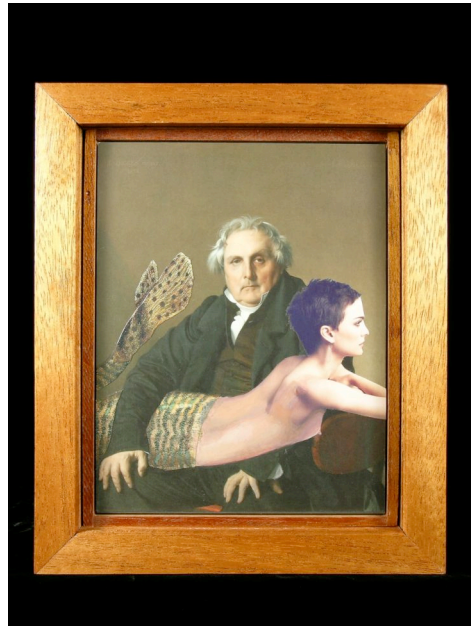

Chronic Deviance, 2010
Mixed Media
9 5/8 x 8 1/16 x 2 15/16"