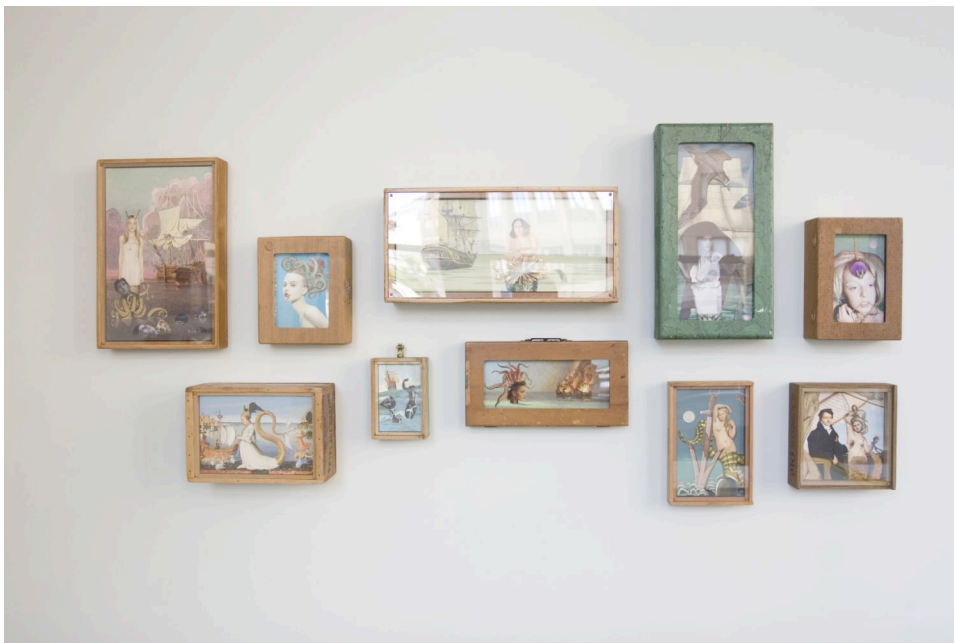

Installation View 2

CARROLL AND SONS

450 HARRISON AVENUE, BOSTON, MASSACHUSETTS 02118

PHONE: 617-482-2477 FACSIMILE: 617-482-2549

INFO@CARROLLANDSONS.NET

Tenuous Alliance, 2010
Mixed Media
13 1/4 x 16 11/16 x 3"