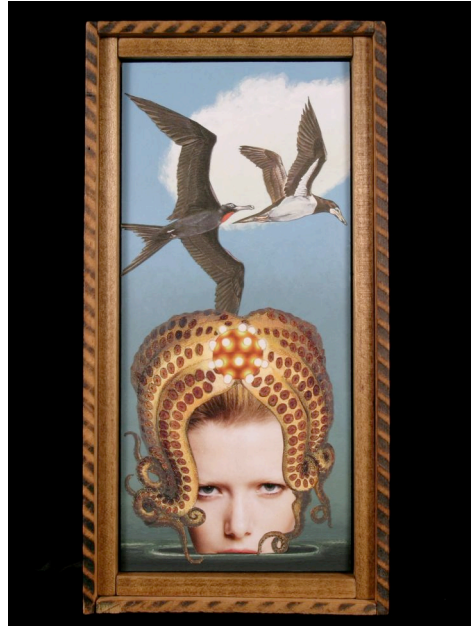

Signal, 2010
Mixed Media
10 3/8 x 5 1/4 x 2 1/8"